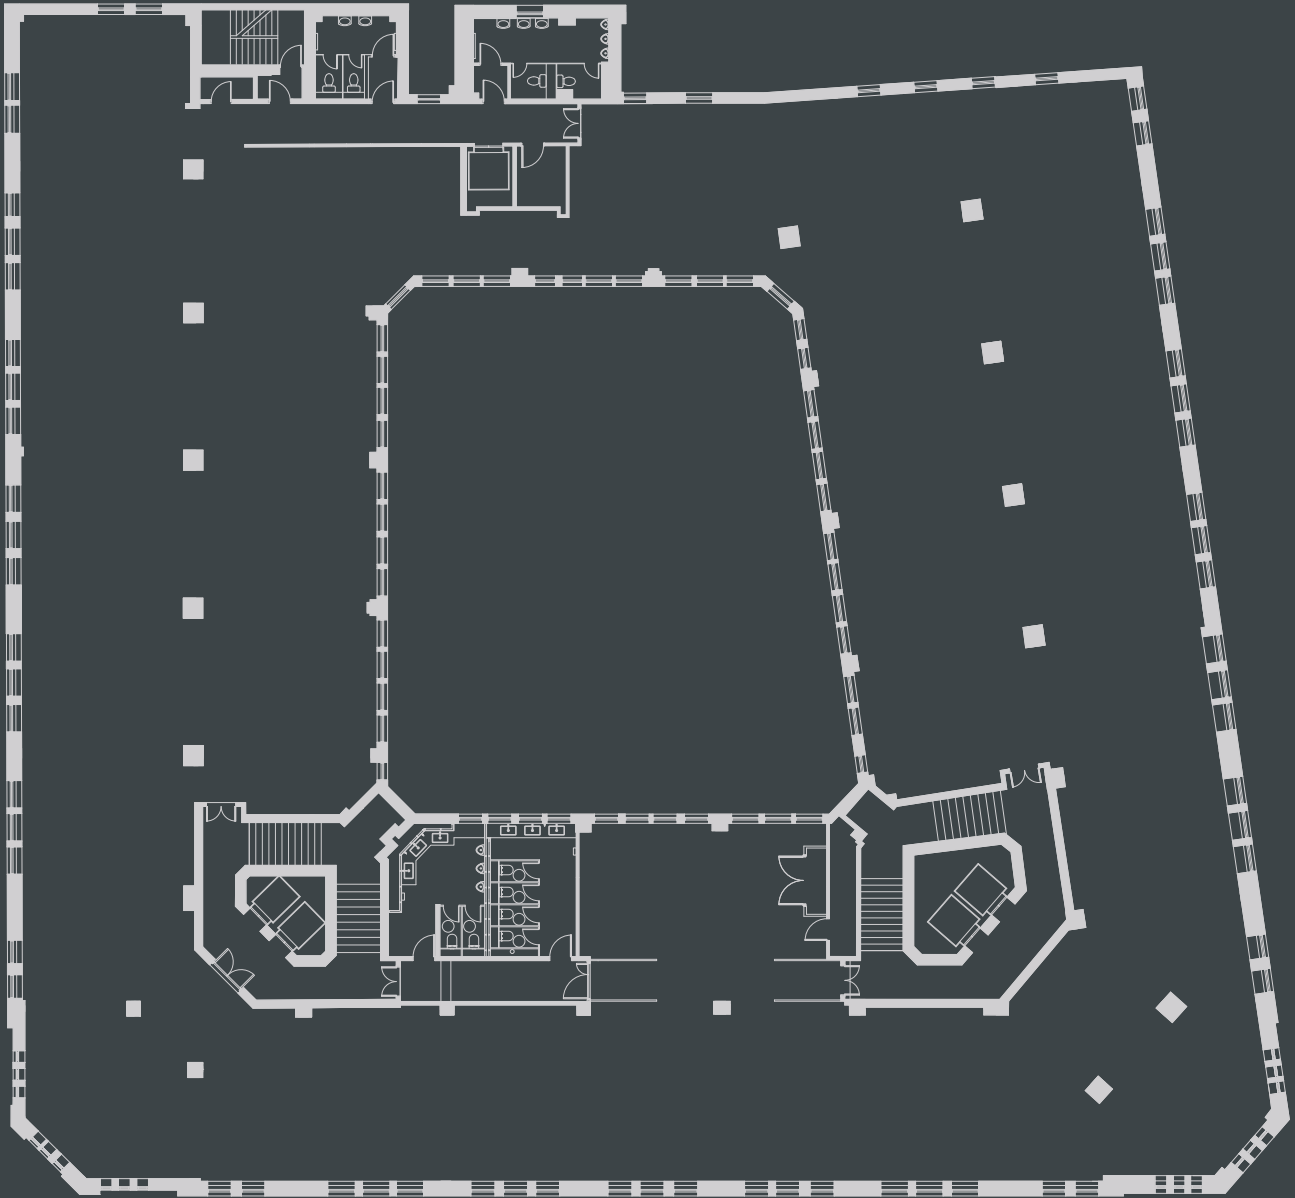

8TH FLOOR
14,004 SQ FT
FLOORPLAN

**Sunlight
house**

SPINNINGFIELDS

8TH FLOOR

14,004 SQ FT

SPACEPLAN

**Sunlight
house**

SPINNINGFIELDS