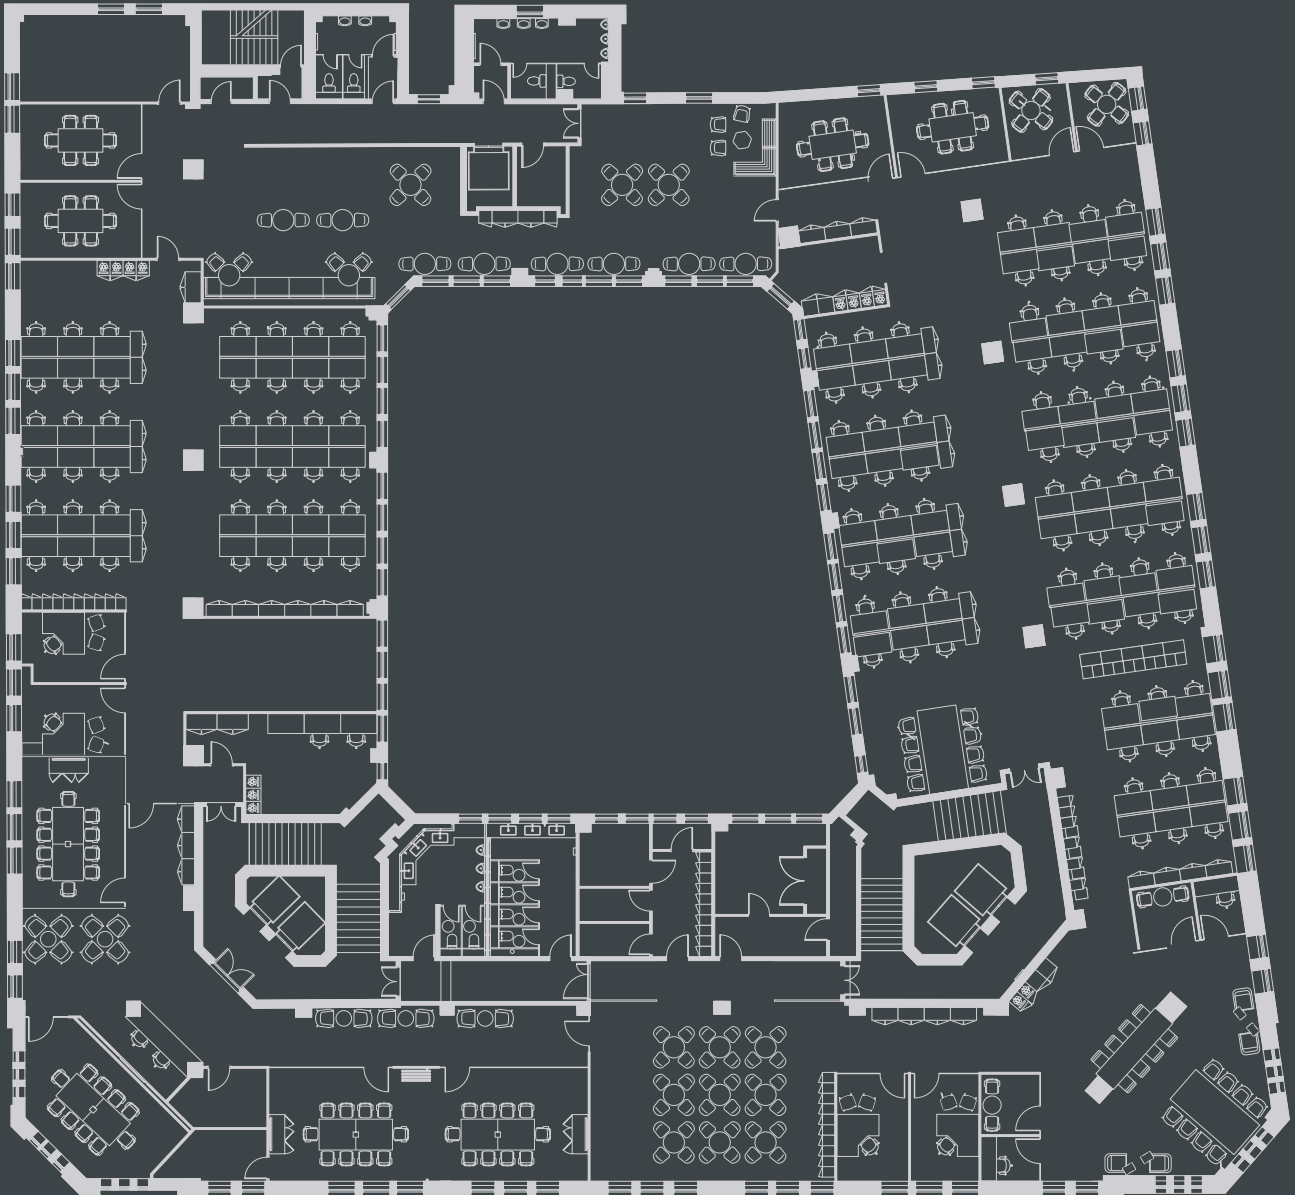

8TH FLOOR
14,004 SQ FT
FLOORPLAN

**Sunlight
house**

SPINNINGFIELDS

8TH FLOOR

14,004 SQ FT

SPACEPLAN

**Sunlight
house**

SPINNINGFIELDS